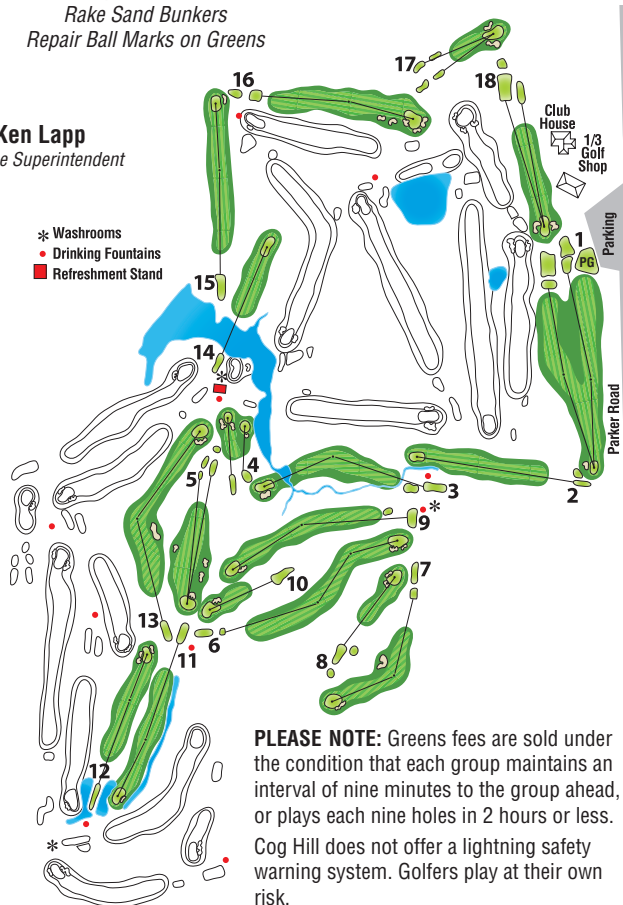

USGA RULES GOVERN ALL PLAY

Local Rules

Out of Bounds: Defined by White Stakes and Boundary Fences

Water Hazard: Defined by Yellow Stakes; Holes 3 and 14.

Lateral Water Hazard: Defined by Red Stakes; Holes 2, 3, 4, 9, 11, 12 and 14.

PLEASE:

Replace Divots

Rake Sand Bunkers

Repair Ball Marks on Greens

Ken Lapp

Course Superintendent

- * Washrooms
- Drinking Fountains
- Refreshment Stand

PLEASE NOTE: Greens fees are sold under the condition that each group maintains an interval of nine minutes to the group ahead, or plays each nine holes in 2 hours or less. Cog Hill does not offer a lightning safety warning system. Golfers play at their own risk.